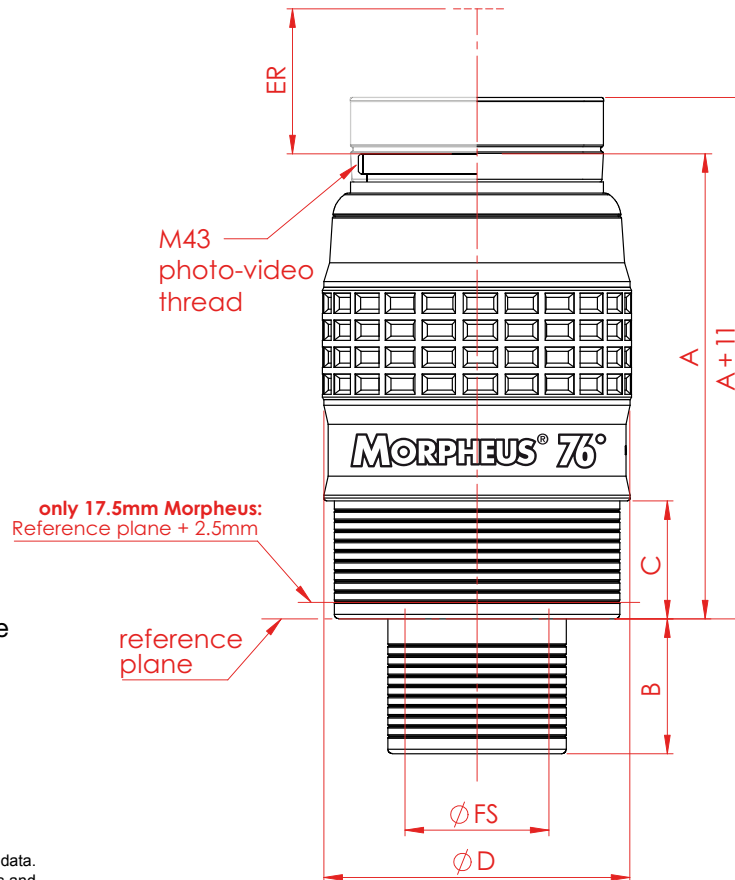

Baader SKU	¹ FL (mm)	Eyepiece Series	1. Barrel (in.)	2. Barrel (in.)	² E/G	³ AF	⁴ ER (mm)	⁵ FS (mm)	⁶ FSD	⁷ BFG (mm)	⁸ SPS		⁹ PVA	Eyepiece Dimensions (mm)				Weight (g/oz)
											1 1/4"	2"		A	B	C	D	
2954204	4,5	Morpheus	1 1/4"	2"	8 / 5	76°	17,5	6,1	0	21	SK	SK	M43	102	24	21	55	370 / 13.0
2954206	6,5	Morpheus	1 1/4"	2"	8 / 5	76°	18,5	8,75	0	21	SK	SK	M43	97	24	21	55	350 / 12.3
2954209	9	Morpheus	1 1/4"	2"	8 / 5	76°	21	12,1	0	21	SK	SK	M43	95	24	21	55	360 / 12.7
2954212	12,5	Morpheus	1 1/4"	2"	8 / 5	76°	20	16,8	0	21	SK	SK	M43	84	24	21	55	345 / 12.2
2954214	14	Morpheus	1 1/4"	2"	8 / 5	76°	18,5	18,9	0	21	SK	SK	M43	85	24	21	55	360 / 12.7
2954217	17,5	Morpheus	1 1/4"	2"	8 / 5	76°	23	23,6	+2,5mm	21	SK	SK	M43	77,5	24	21	55	415 / 14.6

Spreadsheet notes

- ¹FL: Focal Length
- ²E/G: # Lens Elements / # Groups
- ³AF: Apparent Field of View
- ⁴ER: Eye Relief
- ⁵FS: Field Stop Ø
- ⁶FSD: field stop displacement (+/-) (compared to reference plane)
- ⁷BFG/C: Back Focus Gain when using 2" barrel (compared to 1 1/4" barrel)
- ⁸SPS: Slip-Protect Safety (SK = Safety Kerfs | RA = Recessed Area)
- ⁹PVA: Photo-Video Adapter Thread, 43mm Standard (accessible by removing eyecup)

Eyepiece Dimensions

- A: Height of eyepiece-body above reference plane
- B: Length of 1 1/4" barrel
- C: Length of 2" barrel
- D: Outer Diameter

All technical data provided are based on unaltered mechanical and optical design data. Values measured in the field depend on users telescopes or evaluation techniques and may vary greatly - especially when obtained with catadioptrics of variable focal length

Scope of supply (included items)

76° Morpheus eyepiece w. rubber/metal foldable eyecup (M43-threaded), winged/foldable eyecup for binoviewing, storage-box, three dustcaps, M43 extension, cordura eyepiece holster (1pc) and focallength indicator clip.